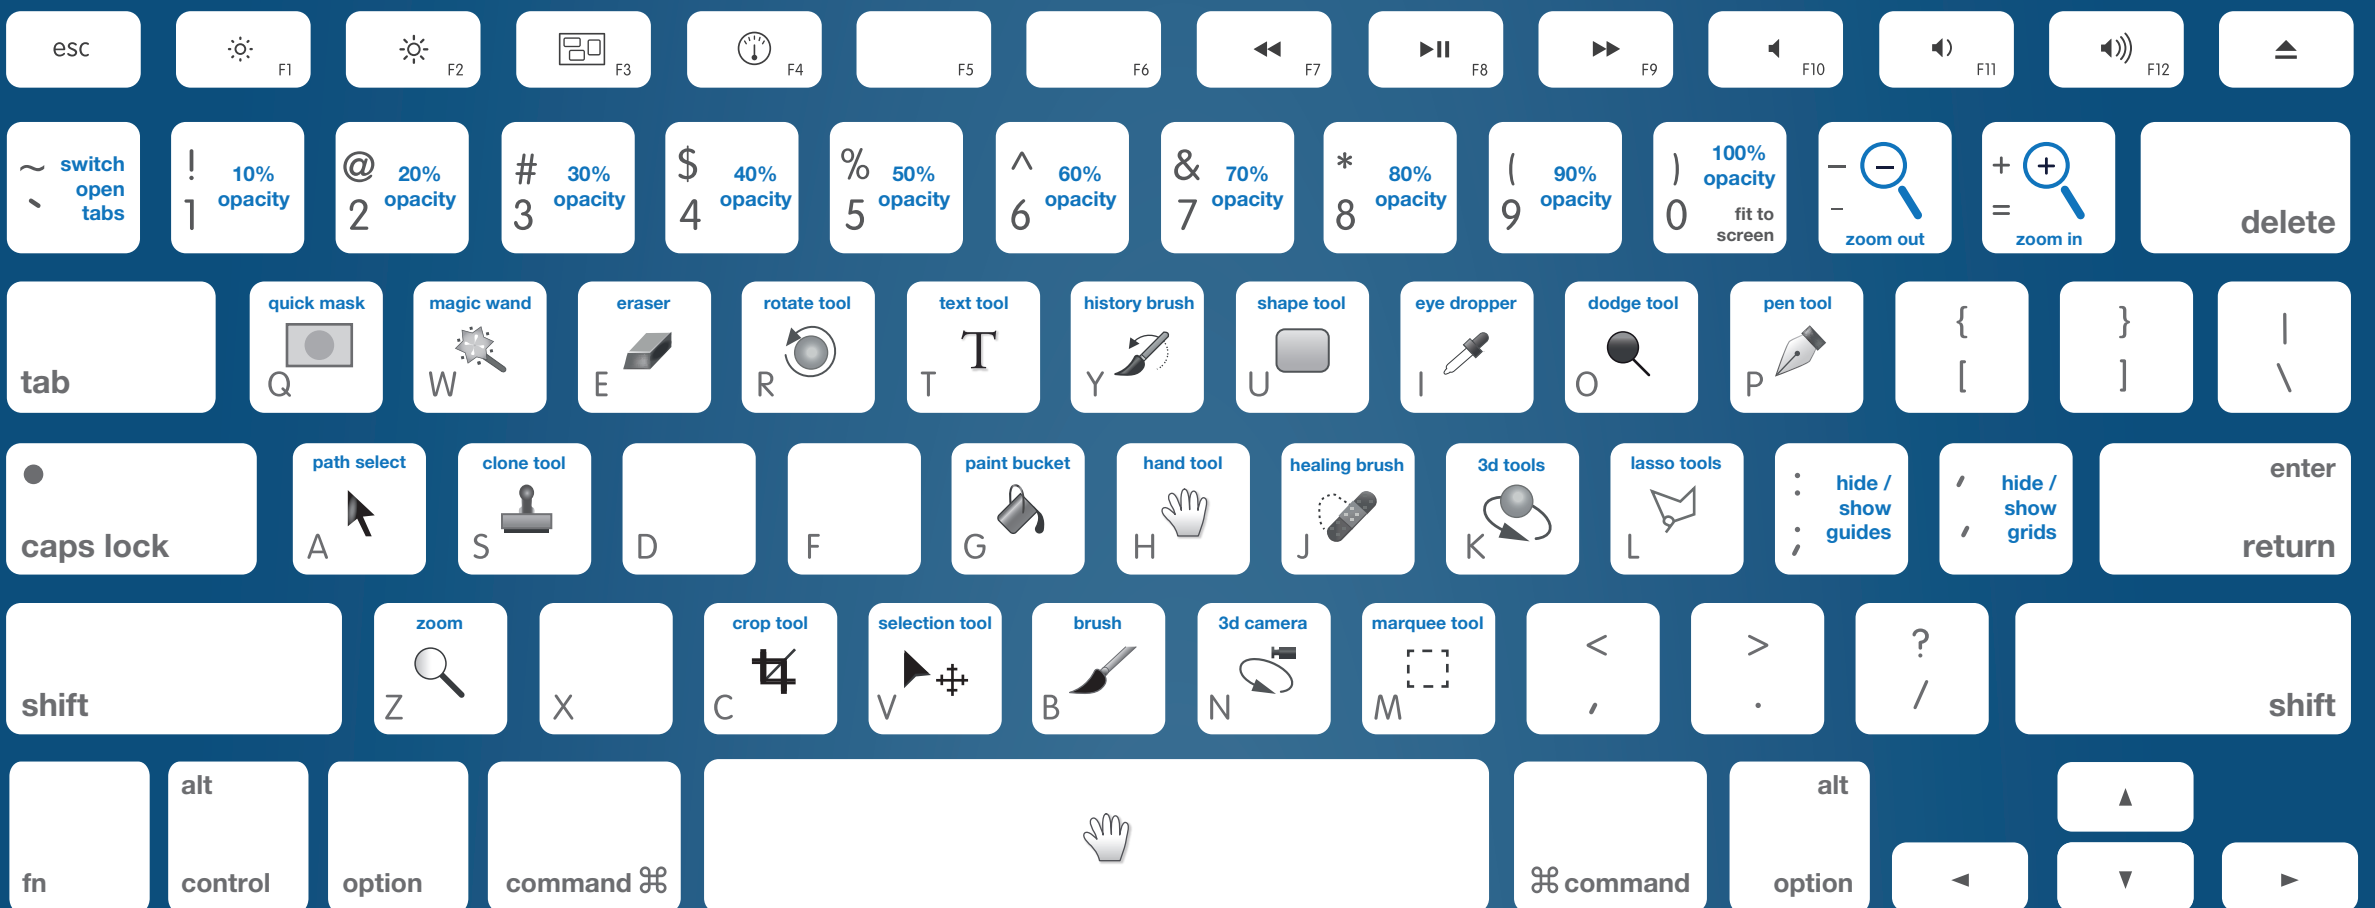

2015 ADOBE PHOTOSHOP CC

KEYBOARD SHORTCUTS CHEAT SHEET

Tools SHORTCUTS	Apple	Windows
Move tool	V	V, 0
Rectangular Marquee tool	M	V, 0
Elliptical Marquee tool	M	A, 1
Lasso tool	L	M
Polygonal Lasso tool	L	M
Magnetic Lasso tool	L	L
Magic Wand tool	W	L
Quick Selection tool	W	C
Crop tool	C	C
Slice tool	C	W
Slice Select tool	C	N
Eyedropper tool	I	P
Color Sampler tool	I	U
Ruler tool	I	U
Note tool	I	U
Count tool	I	T
"Spot Healing Brush tool	J	B
Healing Brush tool	J	P
Patch tool	J	P
Red Eye tool"	J	B
"Brush tool	B	Q
Pencil tool	B	Q
Color Replacement tool	B	Q
Mixer Brush tool"	B	Q
"Clone Stamp tool	S	O
Pattern Stamp tool"	S	O

Tools SHORTCUTS	Apple	Windows
History Brush tool	Y	Y
Art History Brush tool"	Y	Y
Eraser tool	E	E
Background Eraser tool	E	E
Magic Eraser tool	E	E
Gradient tool	G	G
Paint Bucket tool	G	G
Dodge tool	O	O
Burn tool	O	O
Sponge tool	O	O
Pen tool	P	P
Freeform Pen tool	P	P
Horizontal Type tool	T	T
Vertical Type tool	T	T
Horizontal Type mask tool	T	T
Vertical Type mask tool	T	T
Path Selection tool	A	A
Direct Selection tool	A	A
Rectangle tool	U	U
Rounded Rectangle tool	U	U
Ellipse tool	U	U
Polygon tool	U	U
Line tool	U	U
Custom Shape tool	U	U